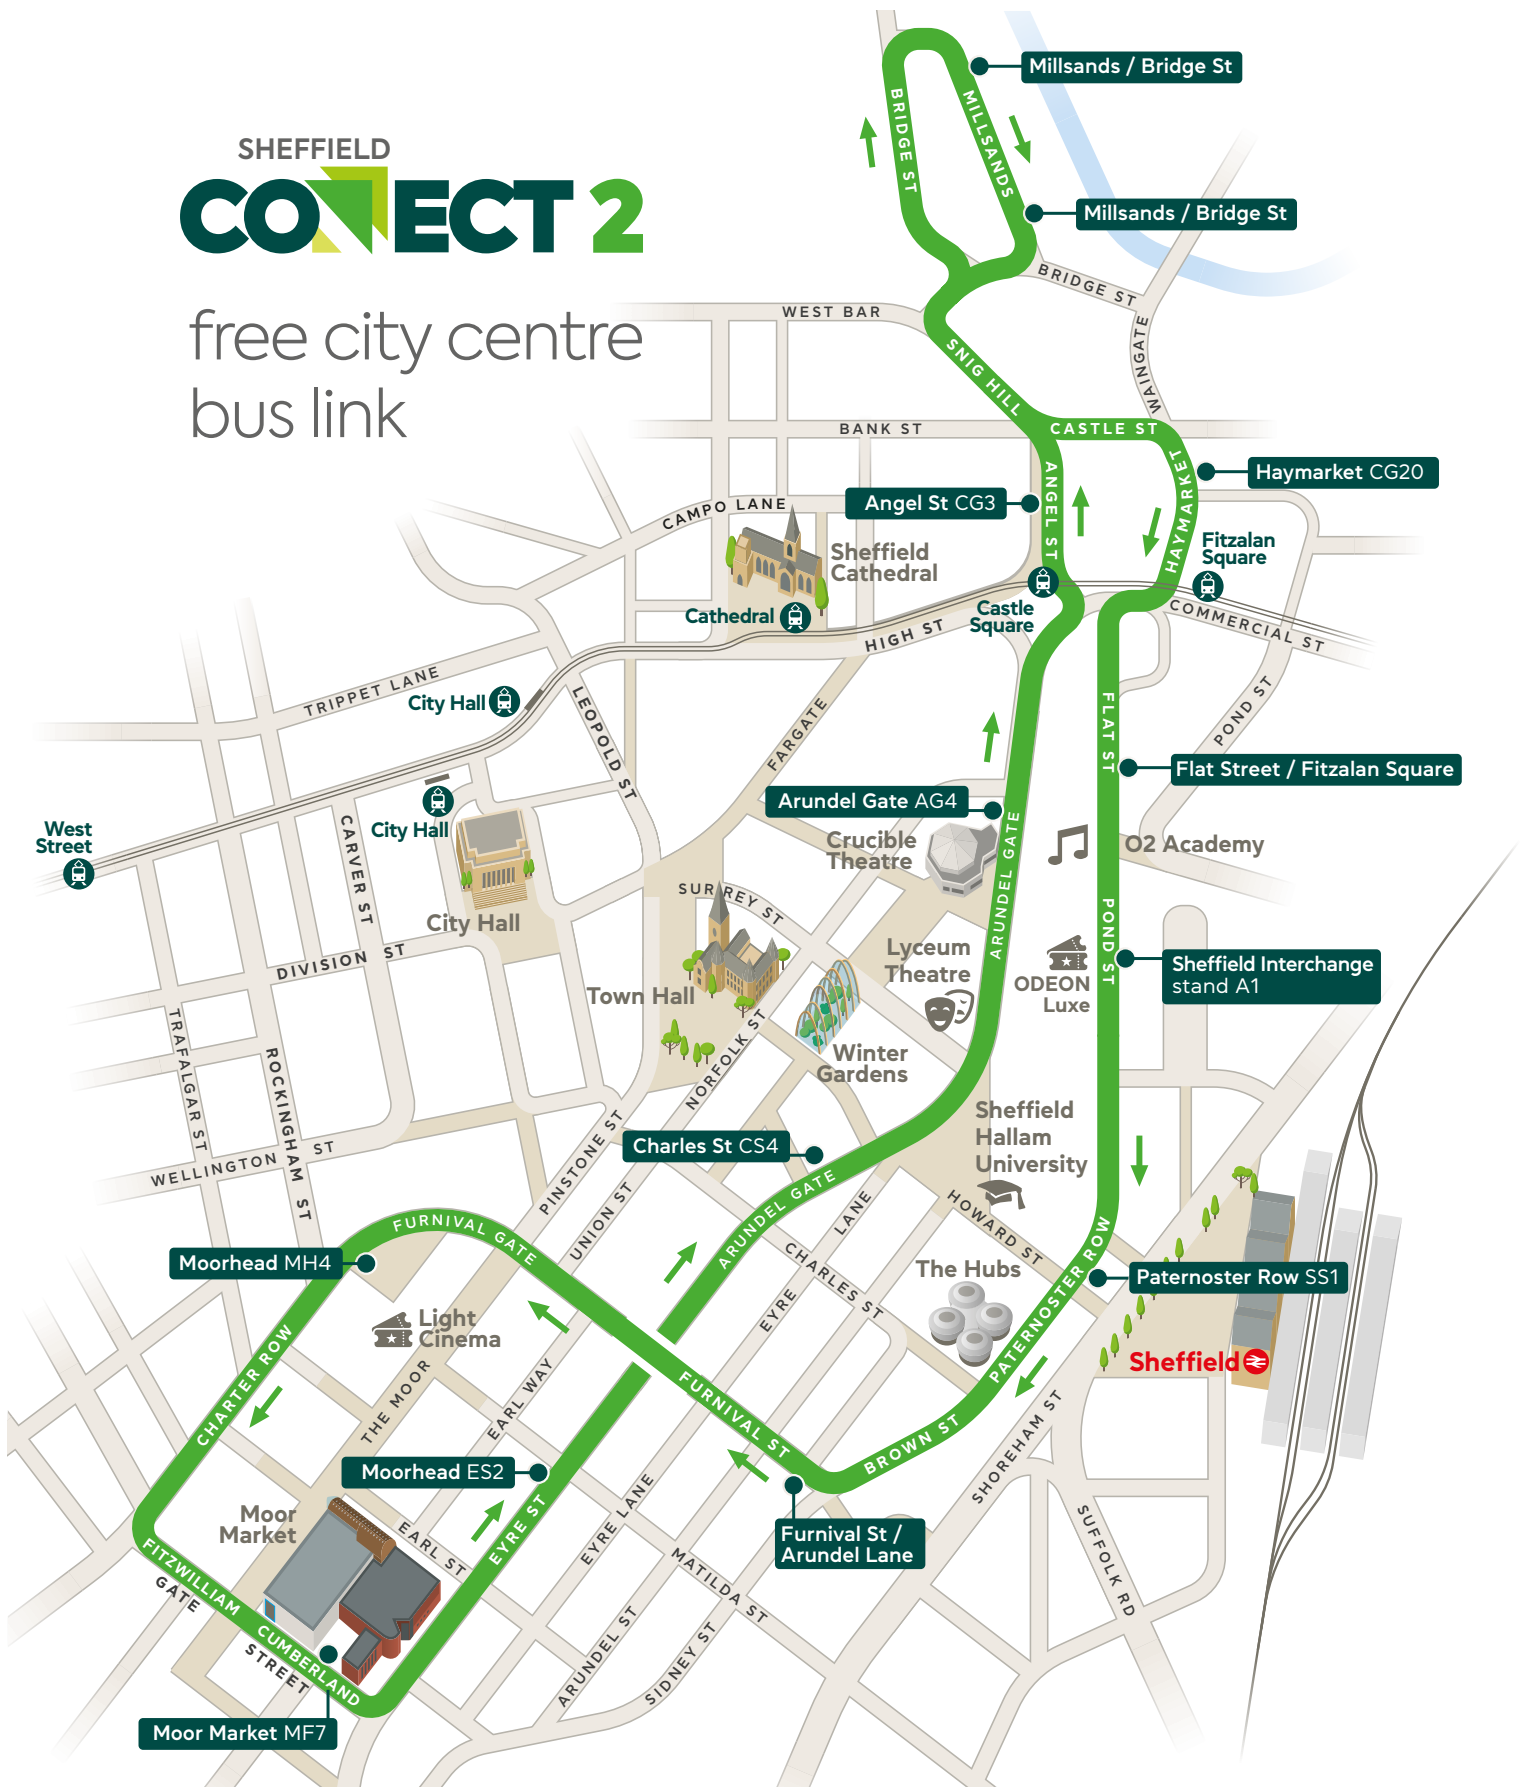

Bus route map for service SC2

SHEFFIELD
CONNECT 2

free city centre
bus link