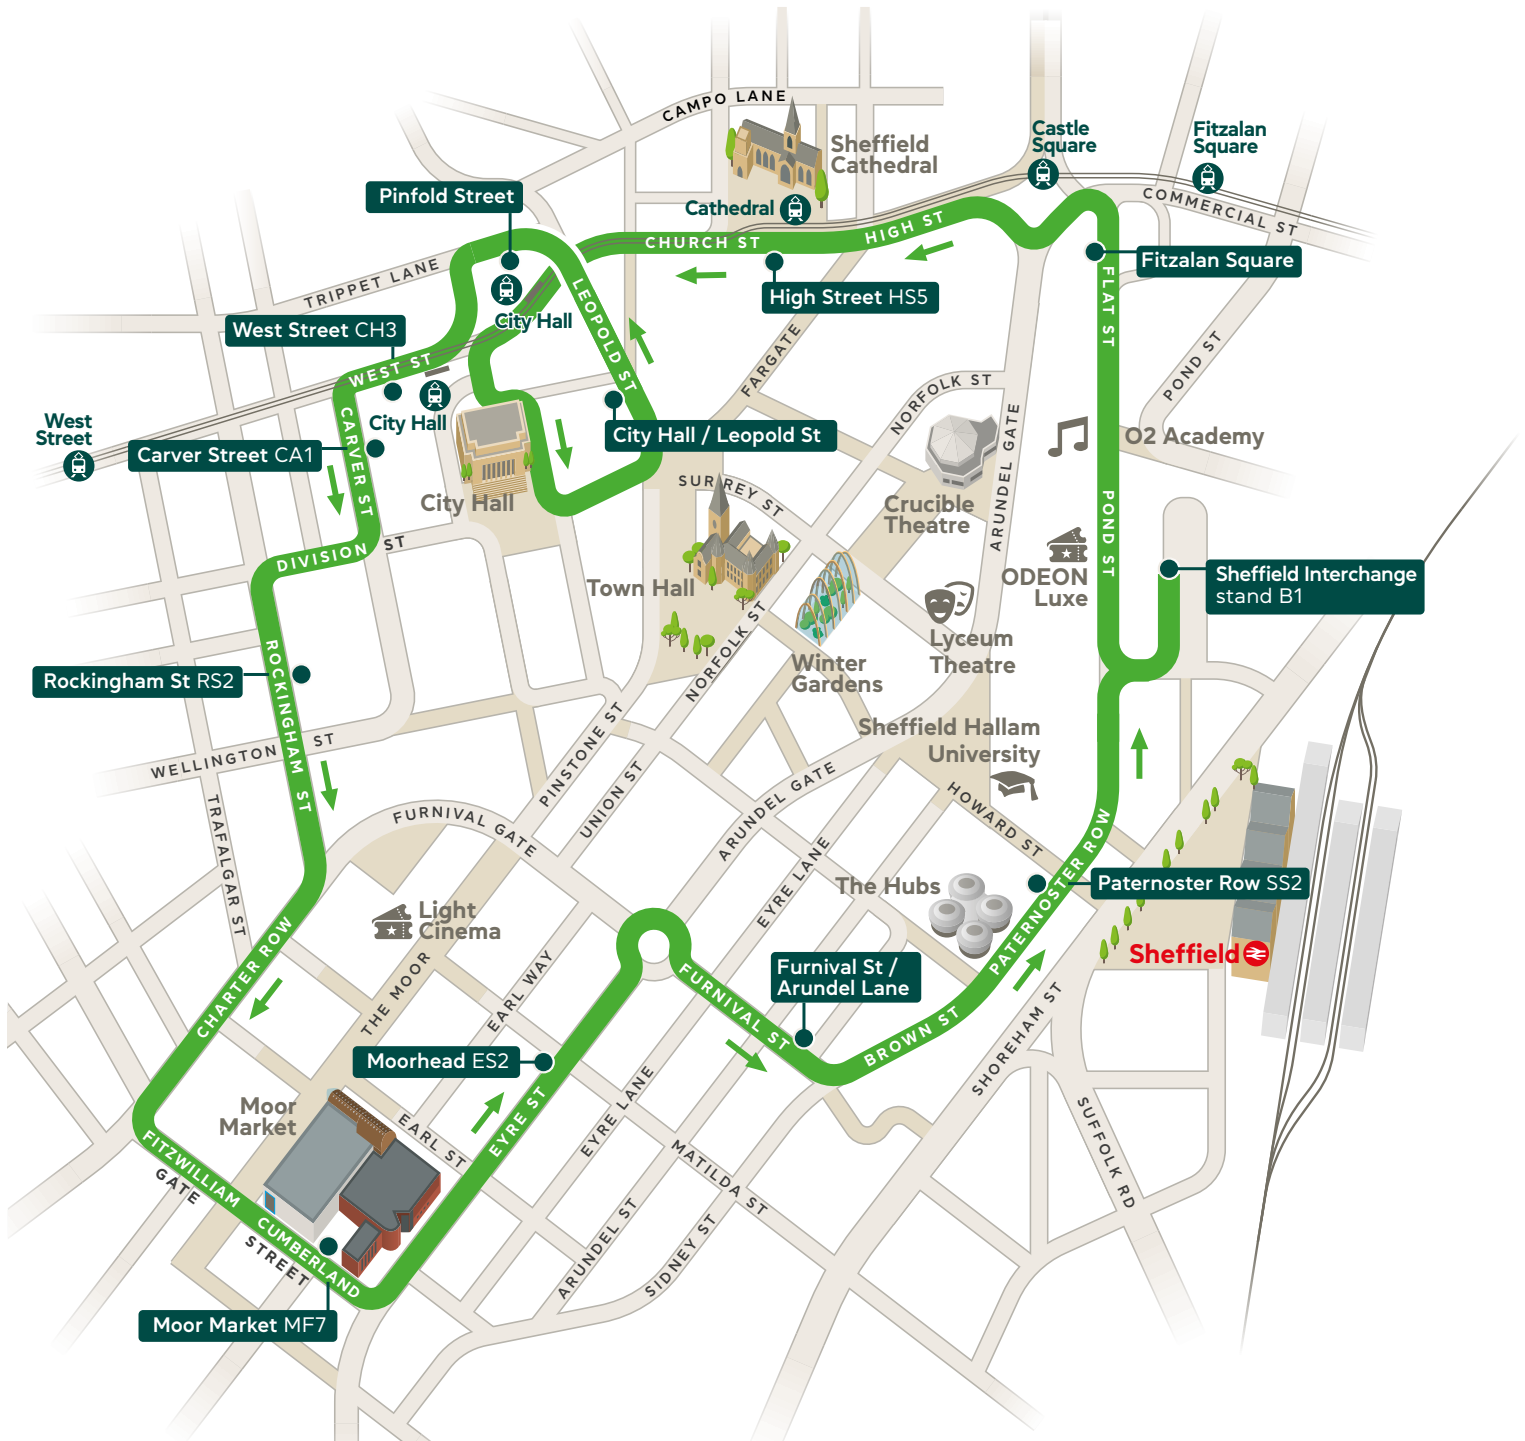

Bus route map for service SC1

SHEFFIELD CONNECT 1 free city centre bus link