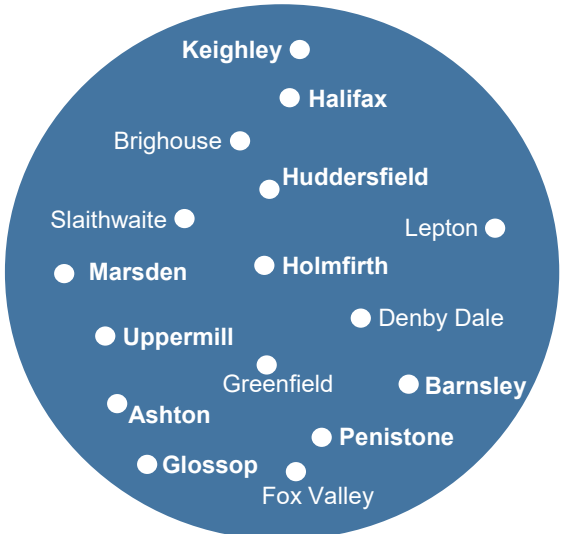

Our bus services are designed with you in mind and we hope to see you on board soon.

The South Pennine Team

We operate services over many parts of the South Pennine area - log on to our website for more info!

Some sections of route are served on an 'on-demand' basis. These sections are indicated in your timetable. To book a journey to or from any of these places please call 0759 385 2259 or speak to your driver.

The following sections will be served on demand: High Lea, Clough Lea, Old Mount Road (Wood Top), Carrs Street, Gate Head and Netherley Drive.